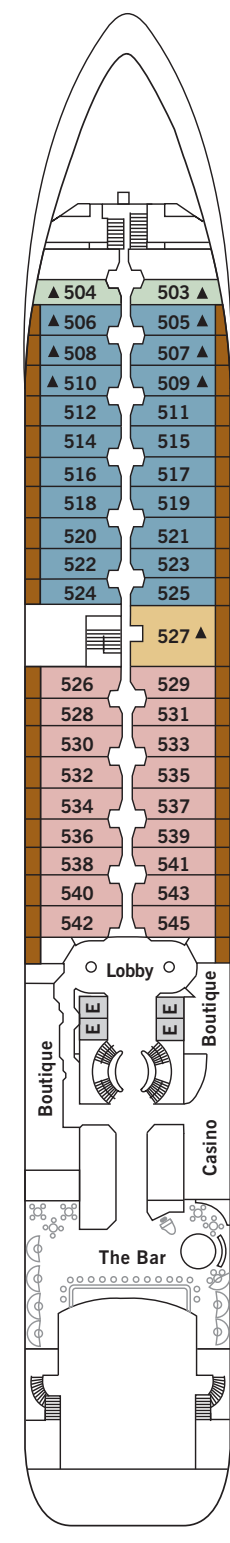

# Deck Plans — Silver Wind

DECK 4 – The Restaurant, Le Champagne, Internet Café, The Library, Launderette

DECK 5 – The Casino, The Bar, Boutiques

DECK 6 – The Show Lounge, Card Room, Reception

DECK 7 – La Terrazza

DECK 8 – Pool, Pool Bar, Pool Grill, The Panorama Lounge, Connoisseur's Corner

DECK 9 – The Fitness Centre, The Spa at Silversea, The Observation Lounge, Jogging Track

DECK 4

DECK 5

DECK 6

DECK 7

DECK 8

DECK 9

### SUITE CATEGORIES

- OWNER'S SUITE . . . . .
- GRAND SUITE . . . . .
- ROYAL SUITE . . . . .
- SILVER SUITE . . . . .
- MEDALLION SUITE . . . . .
- MIDSHIP VERANDA SUITE . . . . .
- VERANDA SUITE . . . . .
- VISTA SUITE . . . . .

### SPECIFICATIONS

- CREW . . . . . 212
- OFFICERS . . . . . European
- GUESTS . . . . . 298
- TONNAGE . . . . . 17,400
- LENGTH . . . 514.14 Feet / 156.7 Metres
- WIDTH . . . . . 70.62 Feet / 21.5 Metres
- SPEED . . . . . 20.5 Knots
- PASSENGER DECKS . . . . . 6
- 3RD GUEST CAPACITY . . . . . ▲
- HANDICAP SUITES . . . . . ♿
- 640, 643
- BUILT . . . . . 1994 / 1995
- REFURBISHED . . . . . 2008
- REGISTRY . . . . . Bahamas