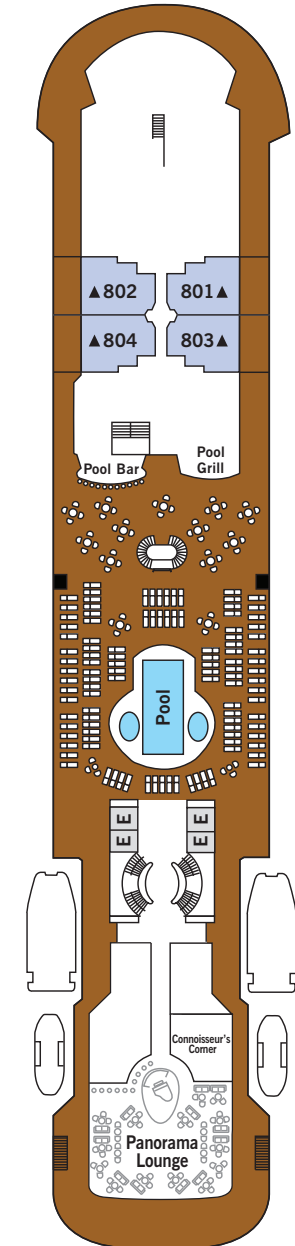

# Deck Plans — Silver Wind

DECK 4 – The Restaurant, Le Champagne, Internet Café, The Library, Launderette

DECK 5 – The Casino, The Bar, Boutiques

DECK 6 – The Show Lounge, Card Room, Reception

DECK 7 – La Terrazza

DECK 8 – Pool, Pool Bar, Pool Grill, The Panorama Lounge, Connoisseur's Corner

DECK 9 – The Fitness Centre, The Spa at Silversea, The Observation Lounge, Jogging Track

DECK 4

DECK 5

DECK 6

DECK 7

DECK 8

DECK 9

### SUITE CATEGORIES

- OWNER'S SUITE . . . . .
- GRAND SUITE . . . . .
- ROYAL SUITE . . . . .
- SILVER SUITE . . . . .
- MEDALLION SUITE . . . . .
- MIDSHIP VERANDA SUITE . . . . .
- VERANDA SUITE . . . . .
- VISTA SUITE . . . . .

### SPECIFICATIONS

- CREW . . . . . 212
- OFFICERS . . . . . European
- GUESTS . . . . . 298
- TONNAGE . . . . . 17,400
- LENGTH . . . 514.14 Feet / 156.7 Metres
- WIDTH . . . . . 70.62 Feet / 21.5 Metres
- SPEED . . . . . 20.5 Knots
- PASSENGER DECKS . . . . . 6
- 3RD GUEST CAPACITY . . . . . ▲
- HANDICAP SUITES . . . . . ♿
- 640, 643
- BUILT . . . . . 1994 / 1995
- REFURBISHED . . . . . 2008
- REGISTRY . . . . . Bahamas