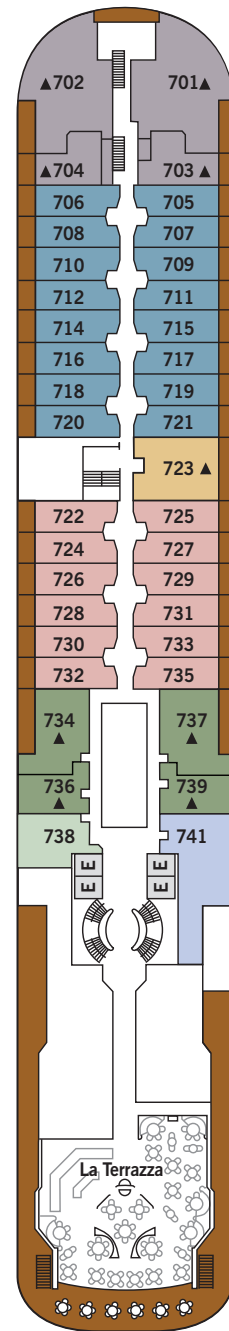

# Deck Plans — Silver Wind

DECK 4 – The Restaurant, Le Champagne, Internet Café, The Library, Launderette

DECK 5 – The Casino, The Bar, Boutiques

DECK 6 – The Show Lounge, Card Room, Reception

DECK 7 – La Terrazza

DECK 8 – Pool, Pool Bar, Pool Grill, The Panorama Lounge, Connoisseur's Corner

DECK 9 – The Fitness Centre, The Spa at Silversea, The Observation Lounge, Jogging Track

DECK 4

DECK 5

DECK 6

DECK 7

DECK 8

DECK 9

### SUITE CATEGORIES

- OWNER'S SUITE . . . . .
- GRAND SUITE . . . . .
- ROYAL SUITE . . . . .
- SILVER SUITE . . . . .
- MEDALLION SUITE . . . . .
- MIDSHIP VERANDA SUITE . . . . .
- VERANDA SUITE . . . . .
- VISTA SUITE . . . . .

### SPECIFICATIONS

- CREW . . . . . 212
- OFFICERS . . . . . European
- GUESTS . . . . . 298
- TONNAGE . . . . . 17,400
- LENGTH . . . 514.14 Feet / 156.7 Metres
- WIDTH . . . . . 70.62 Feet / 21.5 Metres
- SPEED . . . . . 20.5 Knots
- PASSENGER DECKS . . . . . 6
- 3RD GUEST CAPACITY . . . . . ▲
- HANDICAP SUITES . . . . . ♿
- 640, 643
- BUILT . . . . . 1994 / 1995
- REFURBISHED . . . . . 2008
- REGISTRY . . . . . Bahamas