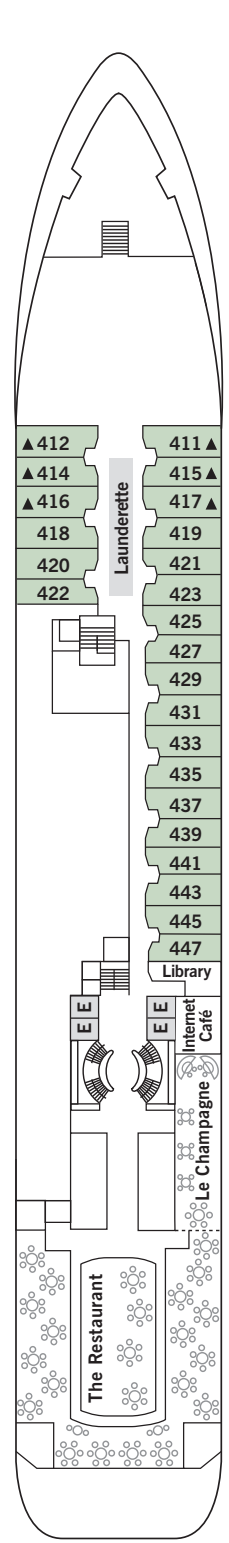

# Deck Plans — Silver Wind

DECK 4 – The Restaurant, Le Champagne, Internet Café, The Library, Launderette

DECK 5 – The Casino, The Bar, Boutiques

DECK 6 – The Show Lounge, Card Room, Reception

DECK 7 – La Terrazza

DECK 8 – Pool, Pool Bar, Pool Grill, The Panorama Lounge, Connoisseur's Corner

DECK 9 – The Fitness Centre, The Spa at Silversea, The Observation Lounge, Jogging Track

DECK 4

DECK 5

DECK 6

DECK 7

DECK 8

DECK 9

### SUITE CATEGORIES

- OWNER'S SUITE . . . . .
- GRAND SUITE . . . . .
- ROYAL SUITE . . . . .
- SILVER SUITE . . . . .
- MEDALLION SUITE . . . . .
- MIDSHIP VERANDA SUITE . . . . .
- VERANDA SUITE . . . . .
- VISTA SUITE . . . . .

### SPECIFICATIONS

- CREW . . . . . 212
- OFFICERS . . . . . European
- GUESTS . . . . . 298
- TONNAGE . . . . . 17,400
- LENGTH . . . 514.14 Feet / 156.7 Metres
- WIDTH . . . . . 70.62 Feet / 21.5 Metres
- SPEED . . . . . 20.5 Knots
- PASSENGER DECKS . . . . . 6
- 3RD GUEST CAPACITY . . . . . ▲
- HANDICAP SUITES . . . . . ♿
- 640, 643
- BUILT . . . . . 1994 / 1995
- REFURBISHED . . . . . 2008
- REGISTRY . . . . . Bahamas