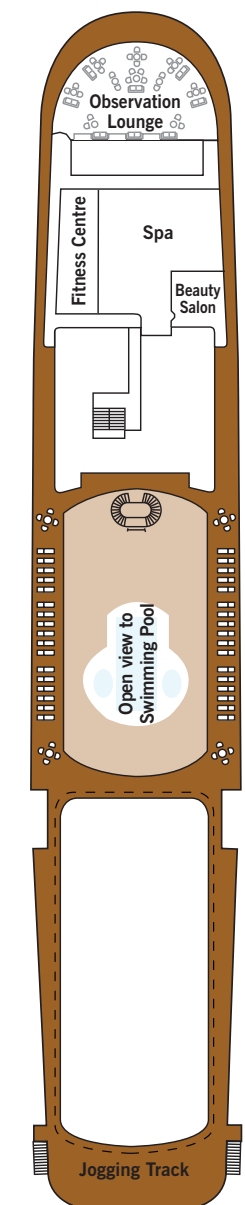

# Deck Plans — Silver Wind

DECK 4 – The Restaurant, Le Champagne, Internet Café, The Library, Launderette

DECK 5 – The Casino, The Bar, Boutiques

DECK 6 – The Show Lounge, Card Room, Reception

DECK 7 – La Terrazza

DECK 8 – Pool, Pool Bar, Pool Grill, The Panorama Lounge, Connoisseur's Corner

DECK 9 – The Fitness Centre, The Spa at Silversea, The Observation Lounge, Jogging Track

DECK 4

DECK 5

DECK 6

DECK 7

DECK 8

DECK 9

### SUITE CATEGORIES

- OWNER'S SUITE . . . . .
- GRAND SUITE . . . . .
- ROYAL SUITE . . . . .
- SILVER SUITE . . . . .
- MEDALLION SUITE . . . . .
- MIDSHIP VERANDA SUITE . . . . .
- VERANDA SUITE . . . . .
- VISTA SUITE . . . . .

### SPECIFICATIONS

- CREW . . . . . 212
- OFFICERS . . . . . European
- GUESTS . . . . . 298
- TONNAGE . . . . . 17,400
- LENGTH . . . 514.14 Feet / 156.7 Metres
- WIDTH . . . . . 70.62 Feet / 21.5 Metres
- SPEED . . . . . 20.5 Knots
- PASSENGER DECKS . . . . . 6
- 3RD GUEST CAPACITY . . . . . ▲
- HANDICAP SUITES . . . . . ♿
- 640, 643
- BUILT . . . . . 1994 / 1995
- REFURBISHED . . . . . 2008
- REGISTRY . . . . . Bahamas