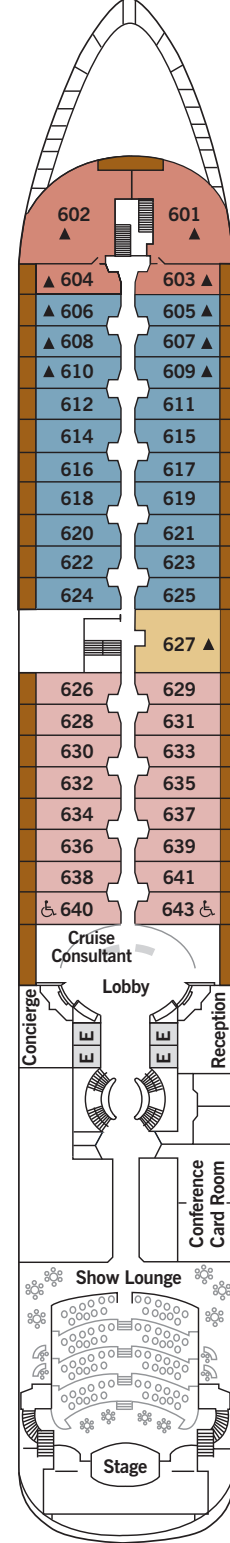

# Deck Plans — Silver Wind

DECK 4 – The Restaurant, Le Champagne, Internet Café, The Library, Launderette

DECK 5 – The Casino, The Bar, Boutiques

DECK 6 – The Show Lounge, Card Room, Reception

DECK 7 – La Terrazza

DECK 8 – Pool, Pool Bar, Pool Grill, The Panorama Lounge, Connoisseur's Corner

DECK 9 – The Fitness Centre, The Spa at Silversea, The Observation Lounge, Jogging Track

DECK 4

DECK 5

DECK 6

DECK 7

DECK 8

DECK 9

### SUITE CATEGORIES

- OWNER'S SUITE . . . . .
- GRAND SUITE . . . . .
- ROYAL SUITE . . . . .
- SILVER SUITE . . . . .
- MEDALLION SUITE . . . . .
- MIDSHIP VERANDA SUITE . . . . .
- VERANDA SUITE . . . . .
- VISTA SUITE . . . . .

### SPECIFICATIONS

- CREW . . . . . 212
- OFFICERS . . . . . European
- GUESTS . . . . . 298
- TONNAGE . . . . . 17,400
- LENGTH . . . 514.14 Feet / 156.7 Metres
- WIDTH . . . . . 70.62 Feet / 21.5 Metres
- SPEED . . . . . 20.5 Knots
- PASSENGER DECKS . . . . . 6
- 3RD GUEST CAPACITY . . . . . ▲
- HANDICAP SUITES . . . . . ♿
- 640, 643
- BUILT . . . . . 1994 / 1995
- REFURBISHED . . . . . 2008
- REGISTRY . . . . . Bahamas