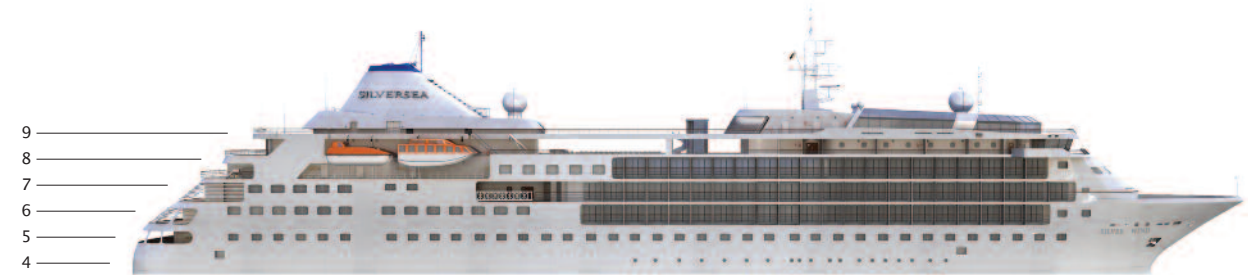

Deck Plans — Silver Wind

DECK 4 – The Restaurant, Le Champagne, Internet Café, The Library, Launderette

DECK 5 – The Casino, The Bar, Boutiques

DECK 6 – The Show Lounge, Card Room, Reception

DECK 7 – La Terrazza

DECK 8 – Pool, Pool Bar, Pool Grill, The Panorama Lounge, Connoisseur's Corner

DECK 9 – The Fitness Centre, The Spa at Silversea, The Observation Lounge, Jogging Track

DECK 4